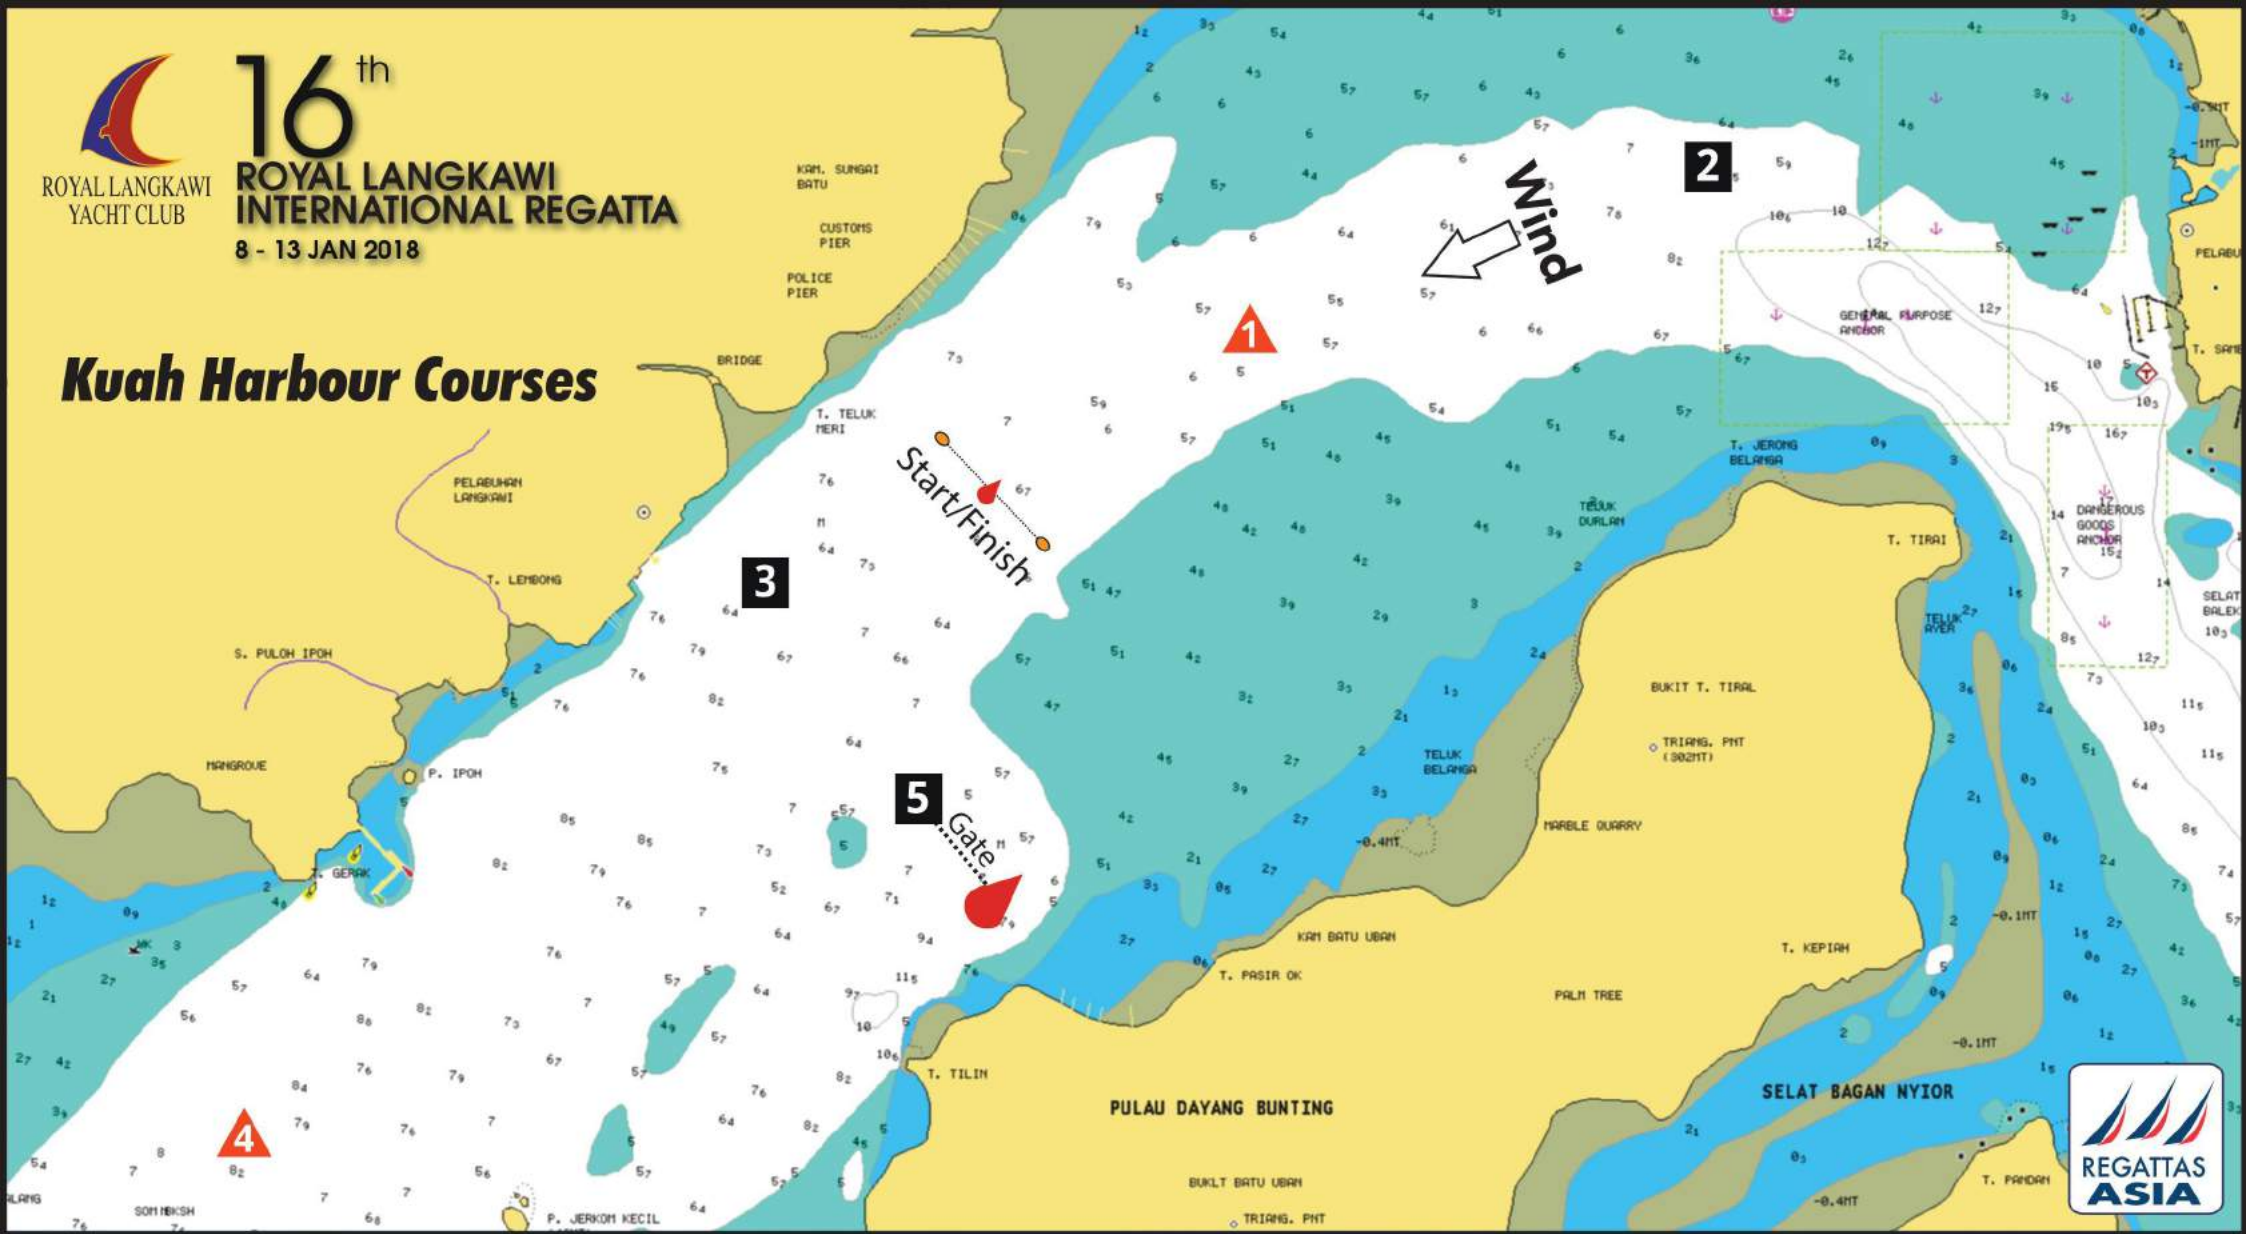

# Race Areas

### Courses 8 - 12 (Coastal)

Direction of Marks (all courses):

Pass through Gate with Committee Vessel to Starboard  
Pass Marks as indicated (P to Port, S to Starboard)

- Course 8: Start - 3(S) - Gate - 6(P) - 4(P) - Gate - L(P) - Finish
- Course 9: Start - 3(S) - Gate - 6(P) - 4(P) - 6(P) - 4(P) - Gate - L(P) - Finish
- Course 10: Start - 3(S) - Gate - 6(P) - Gate - L(P) - Finish
- Course 11: Start - 3(S) - Gate - 6(P) - 4(P) - Gate - 3(P) - Finish
- Course 12: Start - 3(S) - Gate and Round Committee Vessel to Starboard - L(P) - Finish

## Kuah Harbour Courses