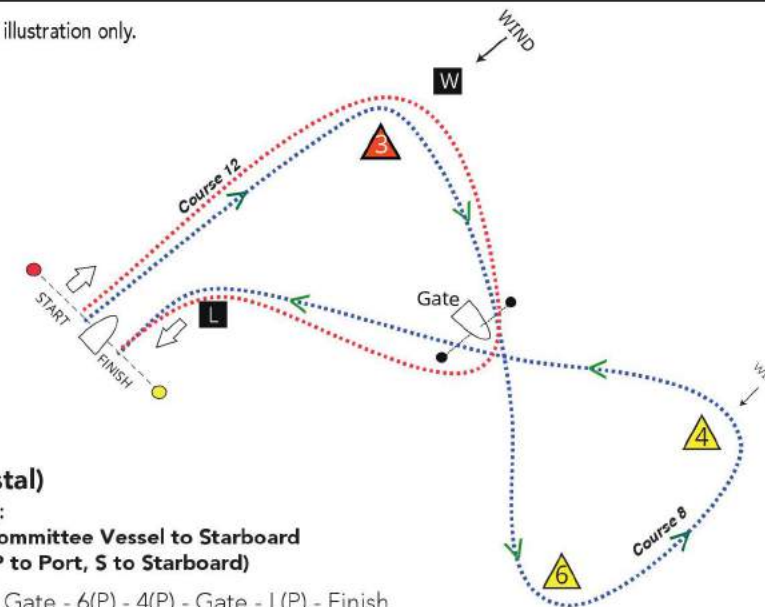

# Race Areas

### Courses 2 - 7 (Coastal)

Direction of Marks (all courses):

Pass through Gate with Committee Vessel to Starboard  
Pass Marks as indicated (P to Port, S to Starboard)

- Course 2: Start - 3(S) - 4(S) - 5(Gate) - 3(P) - Finish
- Course 3: Start - 3(S) - 4(S) - 3(P) - Finish
- Course 4: Start - 3(S) - 4(S) - 6(S) - 3(P) - Finish
- Course 5: Start - 3(S) - 4(S) - 5(Gate) - 6(S) - 3(P) - Finish
- Course 6: Start - 3(S) - 4(S) - 5(Gate) - 6(S) - 4(S) - 6(S) - 3(P) - Finish
- Course 7: Start - 3(S) - 5(S) - Finish

Courses 8 and 12 are shown for illustration only.

### Courses 8 - 12 (Coastal)

Direction of Marks (all courses):

Pass through Gate with Committee Vessel to Starboard  
Pass Marks as indicated (P to Port, S to Starboard)

- Course 8: Start - 3(S) - Gate - 6(P) - 4(P) - Gate - L(P) - Finish
- Course 9: Start - 3(S) - Gate - 6(P) - 4(P) - 6(P) - 4(P) - Gate - L(P) - Finish
- Course 10: Start - 3(S) - Gate - 6(P) - Gate - L(P) - Finish
- Course 11: Start - 3(S) - Gate - 6(P) - 4(P) - Gate - 3(P) - Finish
- Course 12: Start - 3(S) - Gate and Round Committee Vessel to Starboard - L(P) - Finish