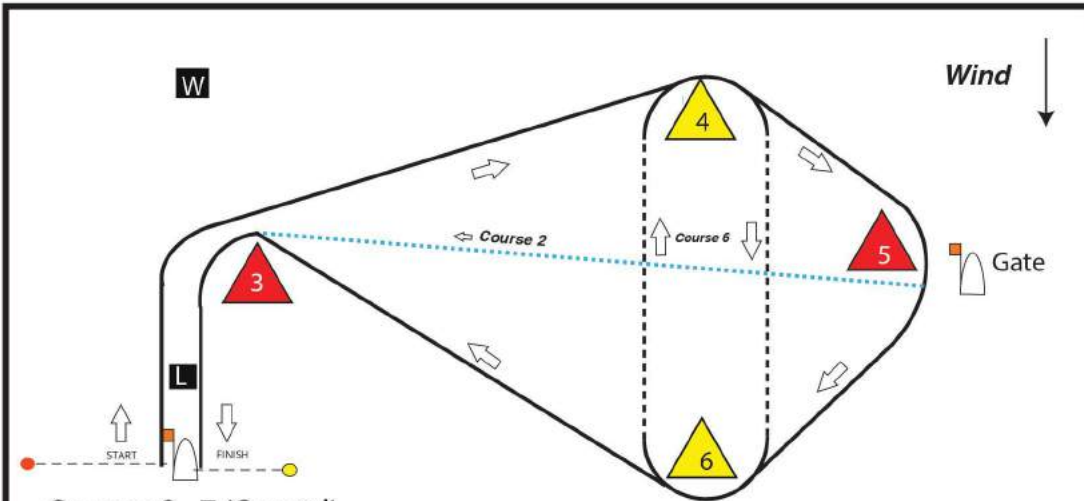

# Race Areas

## Windward/Leeward and Coastal Courses

S

W

1

L

### Courses 2 - 7 (Coastal)

Direction of Marks (all courses):

Pass through Gate with Committee Vessel to Starboard  
Pass Marks as indicated (P to Port, S to Starboard)

- Course 2: Start - 3(S) - 4(S) - 5(Gate) - 3(P) - Finish
- Course 3: Start - 3(S) - 4(S) - 3(P) - Finish
- Course 4: Start - 3(S) - 4(S) - 6(S) - 3(P) - Finish
- Course 5: Start - 3(S) - 4(S) - 5(Gate) - 6(S) - 3(P) - Finish
- Course 6: Start - 3(S) - 4(S) - 5(Gate) - 6(S) - 4(S) - 6(S) - 3(P) - Finish
- Course 7: Start - 3(S) - 5(S) - Finish

### Courses 8 - 12 (Coastal)

Direction of Marks (all courses):

Pass through Gate with Committee Vessel to Starboard  
Pass Marks as indicated (P to Port, S to Starboard)

- Course 8: Start - 3(S) - Gate - 6(P) - 4(P) - Gate - L(P) - Finish
- Course 9: Start - 3(S) - Gate - 6(P) - 4(P) - 6(P) - 4(P) - Gate - L(P) - Finish
- Course 10: Start - 3(S) - Gate - 6(P) - Gate - L(P) - Finish
- Course 11: Start - 3(S) - Gate - 6(P) - 4(P) - Gate - 3(P) - Finish
- Course 12: Start - 3(S) - Gate and Round Committee Vessel to Starboard - L(P) - Finish