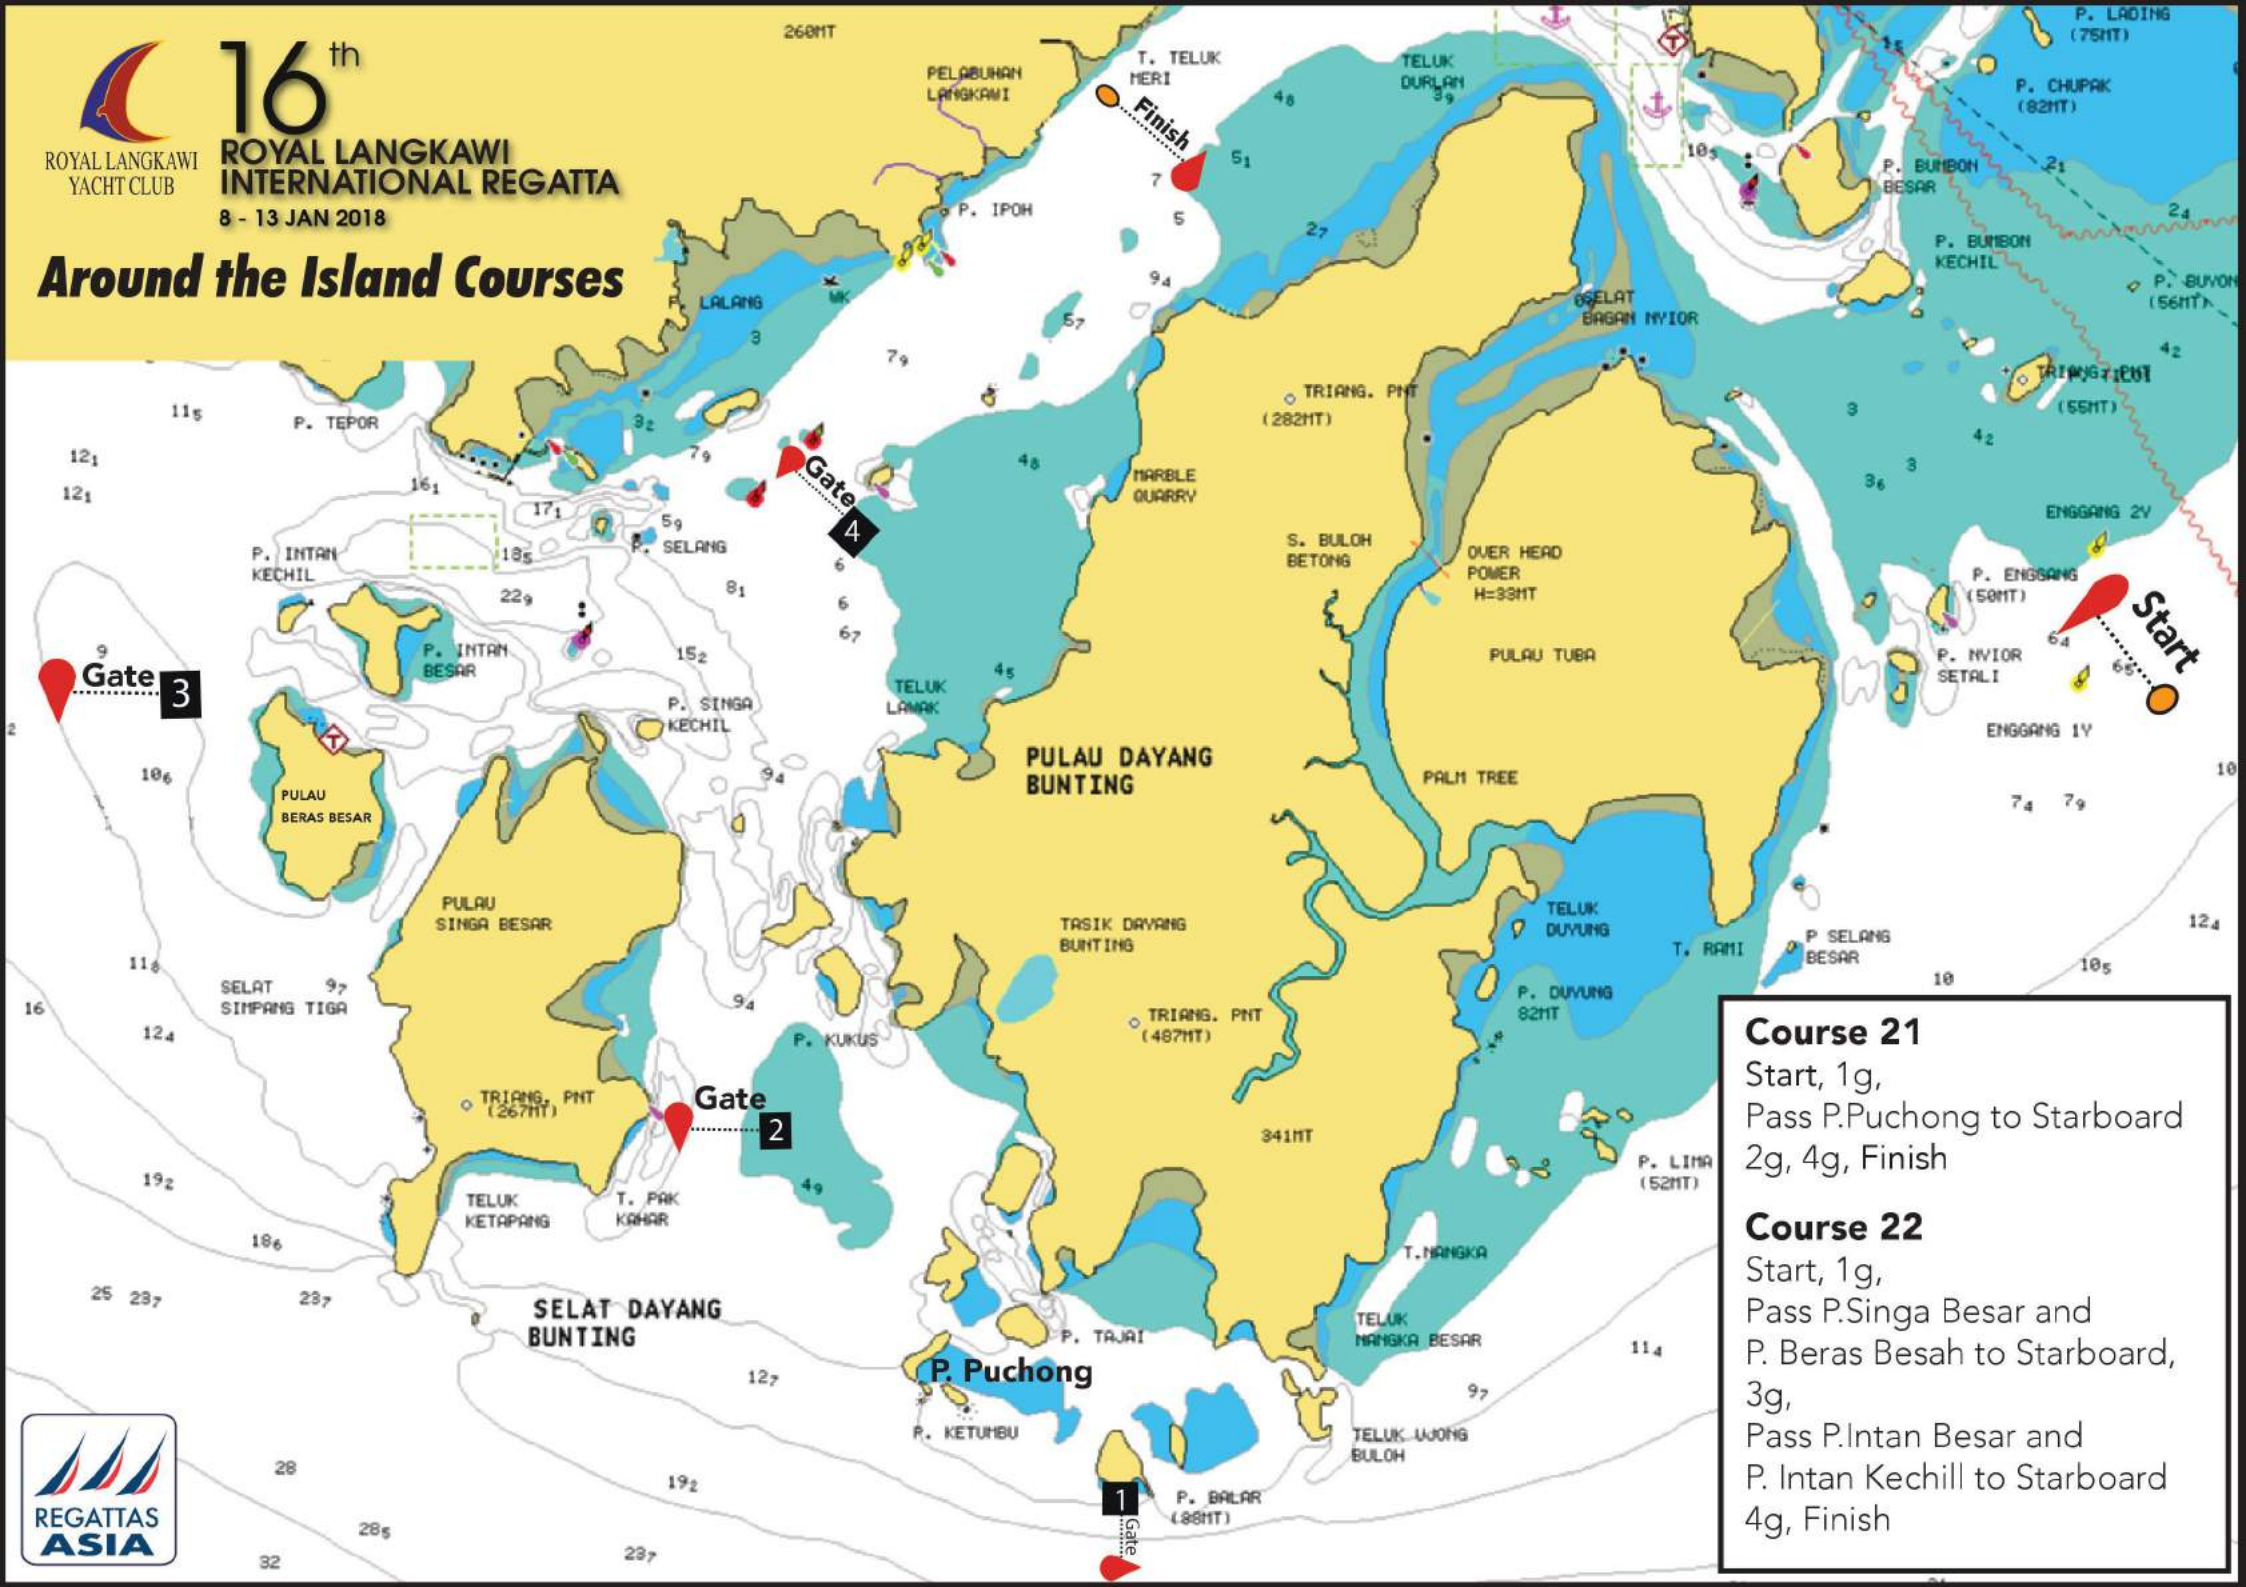

### Course 20

Start, 2-p, 4-p, 2-p, Finish

Note: Position of start, mark boat and mark buoys are in estimated positions for illustration only.

ROYAL LANGKAWI  
YACHT CLUB

16<sup>th</sup>

ROYAL LANGKAWI  
INTERNATIONAL REGATTA

## Around the Island Courses

**Course 21**  
Start, 1g,  
Pass P.Puchong to Starboard  
2g, 4g, Finish

**Course 22**  
Start, 1g,  
Pass P.Singa Besar and  
P. Beras Besah to Starboard,  
3g,  
Pass P.Intan Besar and  
P. Intan Kechill to Starboard  
4g, Finish

**16<sup>th</sup>**  
**ROYAL LANGKAWI**  
**INTERNATIONAL REGATTA**  
 8 - 13 JAN 2018

**West Coast Courses**

**Course 23**  
 Start, 1g,  
 Pass P.Selang & P. Tepor to Starboard,  
 Pass through gate and Round 2 to Starboard,  
 Pass P. Tepor & P.Selang to Port  
 1g,  
 Finish

**16<sup>th</sup>**  
**ROYAL LANGKAWI**  
**INTERNATIONAL REGATTA**  
8 - 13 JAN 2018