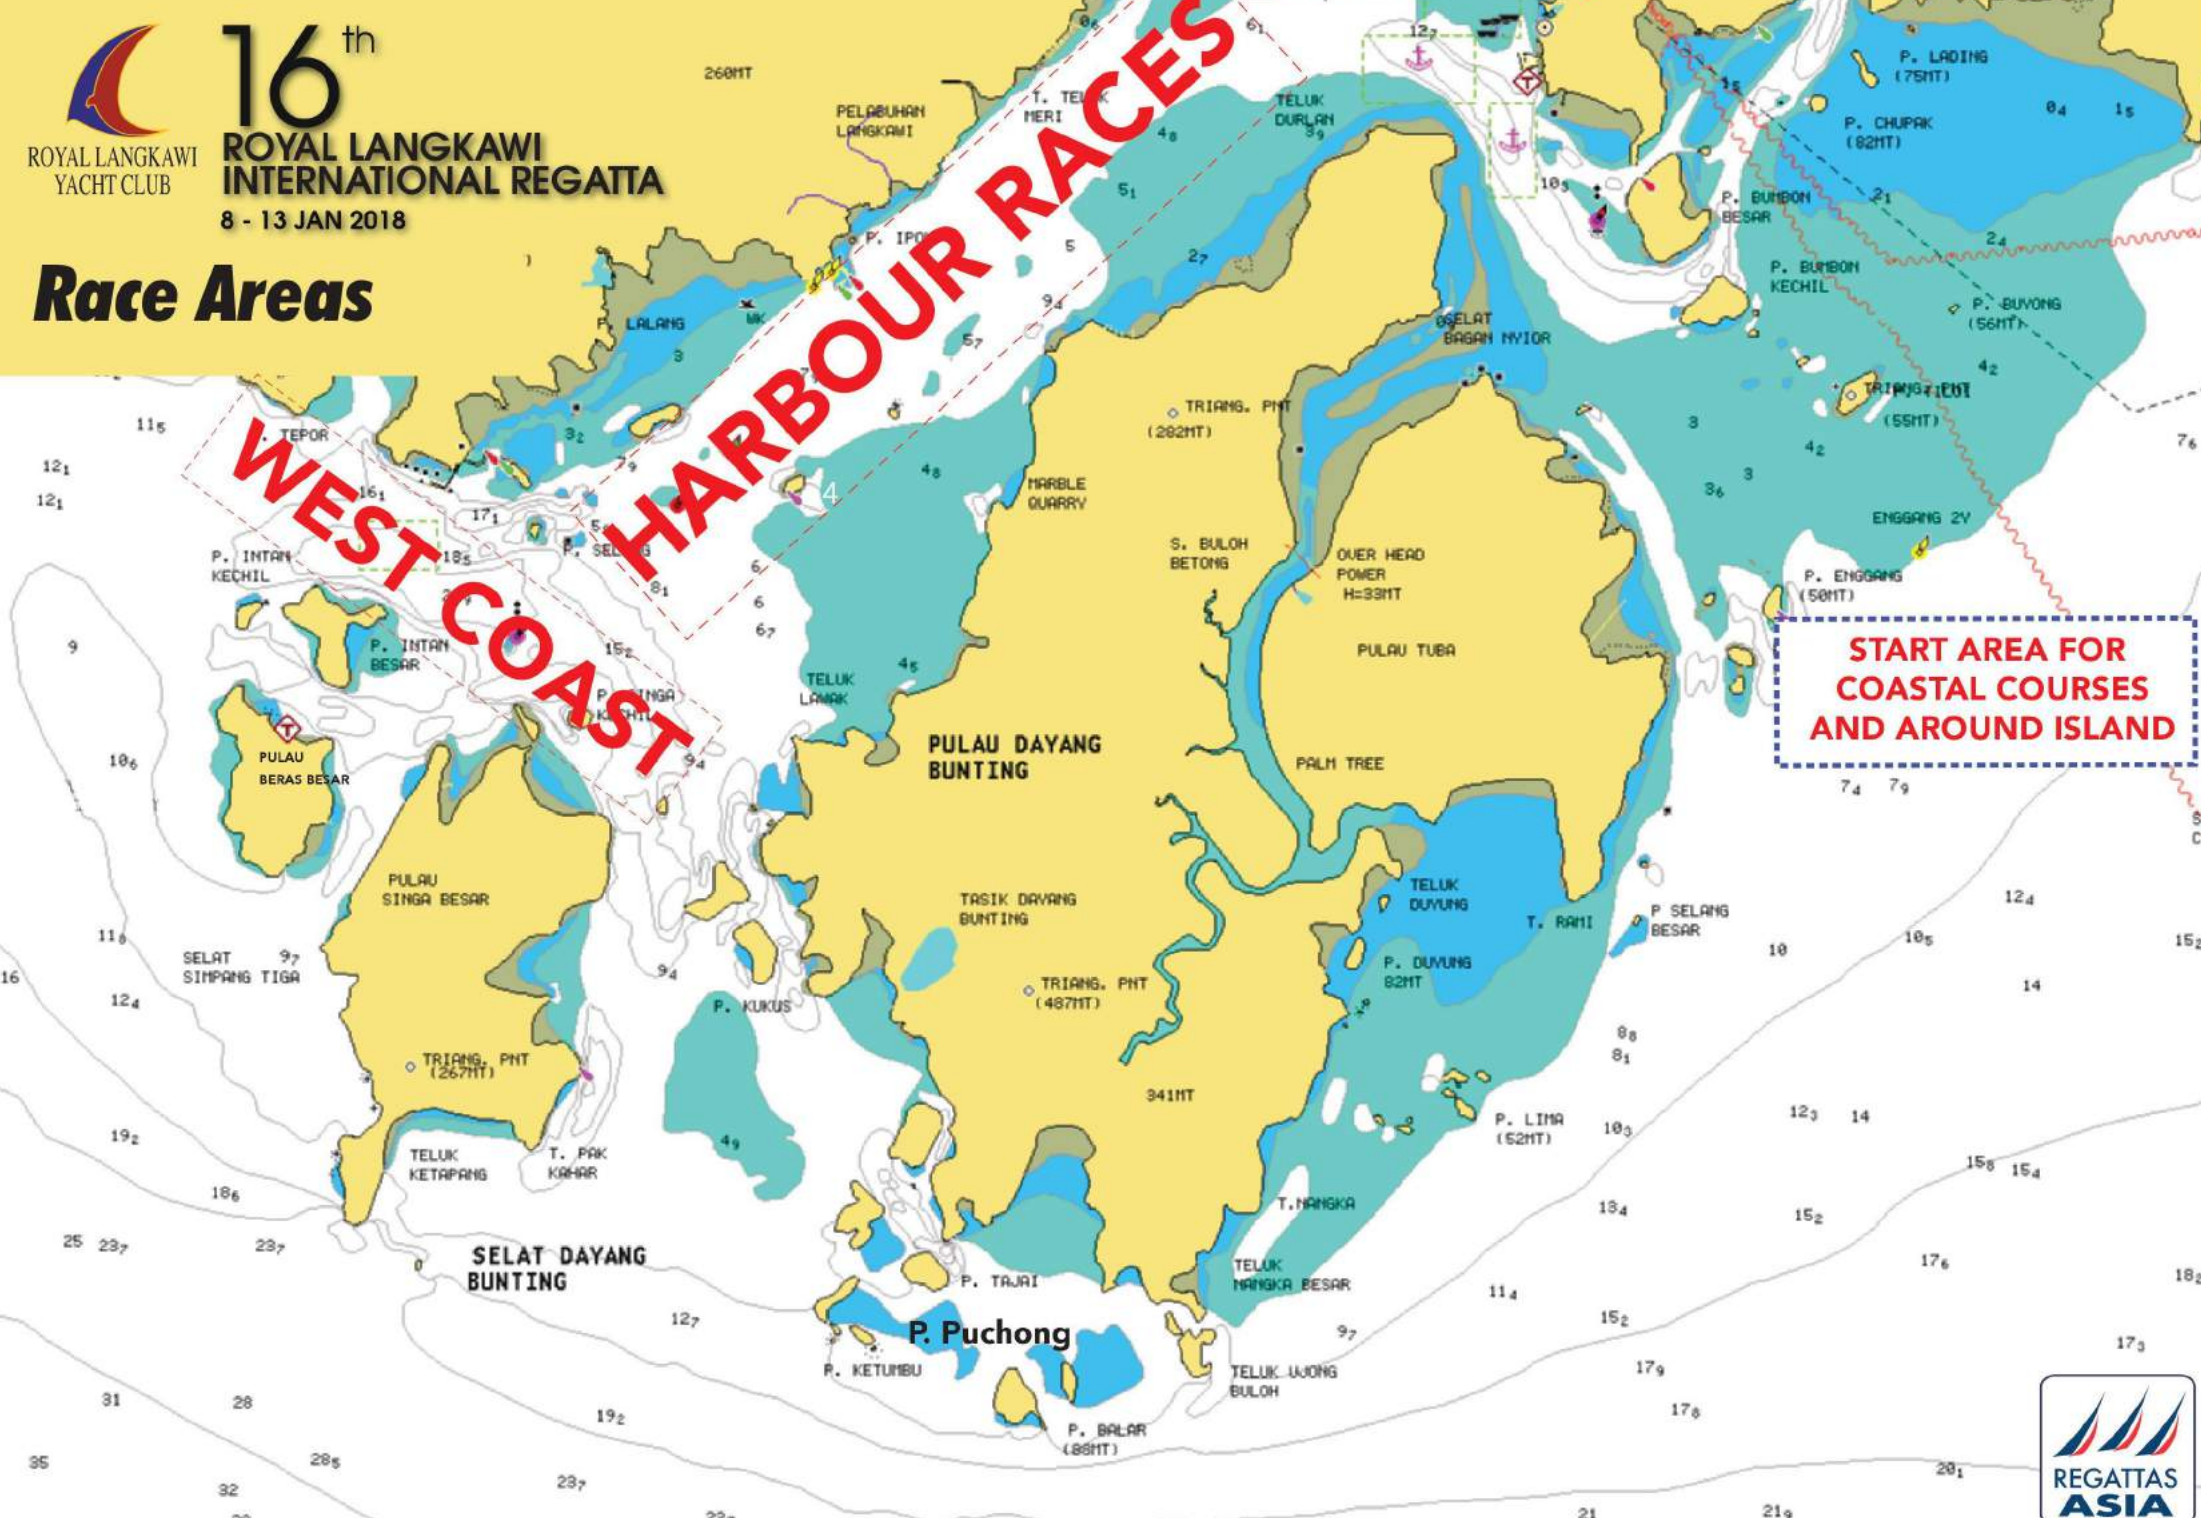

16<sup>th</sup>

ROYAL LANGKAWI  
INTERNATIONAL REGATTA

8 - 13 JAN 2018

# Race Areas

## Windward/Leeward and Coastal Courses

S

W

1

L

**16<sup>th</sup>**  
**ROYAL LANGKAWI**  
**INTERNATIONAL REGATTA**  
 8 - 13 JAN 2018

**West Coast Courses**

**Course 23**  
 Start, 1g,  
 Pass P.Selang & P. Tepor to Starboard,  
 Pass through gate and Round 2 to Starboard,  
 Pass P. Tepor & P.Selang to Port  
 1g,  
 Finish